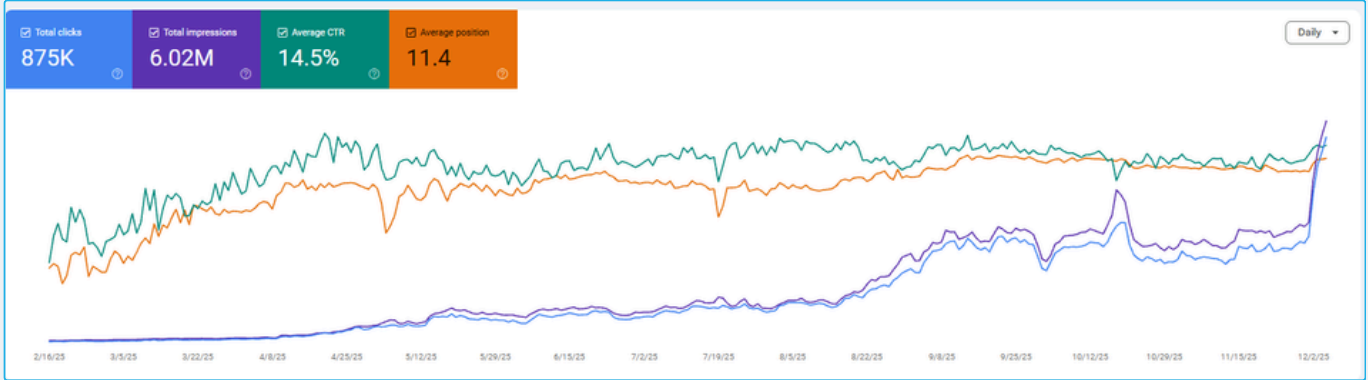

# Website Traffic Performance Report

Total Clicks  
**875,000**

Total Impressions  
**6,020,000**

Average Position  
**11.2** ↑ 14.5 CTR

| Top pages   | ↓ Clicks | Impressions |
|---|----------|-------------|
| <a href="https://www.erotikmaps.com/">https://www.erotikmaps.com/</a>   | 20,219   | 193,624     |
| <a href="https://www.erotikmaps.com/telegram/fr/telegram-sex-tape.php">https://www.erotikmaps.com/telegram/fr/telegram-sex-tape.php</a>           | 14,845   | 120,502     |
| <a href="https://www.erotikmaps.com/tr/live-cam">https://www.erotikmaps.com/tr/live-cam</a>   | 14,021   | 83,432      |
| <a href="https://www.erotikmaps.com/erotic-massage/singapore">https://www.erotikmaps.com/erotic-massage/singapore</a>                             | 12,624   | 90,452      |
| <a href="https://www.erotikmaps.com/telegram/index.php">https://www.erotikmaps.com/telegram/index.php</a>   | 12,546   | 91,084      |
| <a href="https://www.erotikmaps.com/telegram/fr/telegram-sex-amateur.php">https://www.erotikmaps.com/telegram/fr/telegram-sex-amateur.php</a>     | 12,286   | 84,064      |
| <a href="https://www.erotikmaps.com/telegram/teen-porn-telegram.php">https://www.erotikmaps.com/telegram/teen-porn-telegram.php</a>               | 11,534   | 73,271      |
| <a href="https://www.erotikmaps.com/ar/telegram/teen-porn-telegram.php">https://www.erotikmaps.com/ar/telegram/teen-porn-telegram.php</a>         | 11,337   | 54,798      |
| <a href="https://www.erotikmaps.com/telegram/fr/telegram-sex-group.php">https://www.erotikmaps.com/telegram/fr/telegram-sex-group.php</a>         | 10,152   | 97,307      |
| <a href="https://www.erotikmaps.com/telegram/fr/telegram-sexe-francais.php">https://www.erotikmaps.com/telegram/fr/telegram-sexe-francais.php</a> | 9,919    | 69,434      |