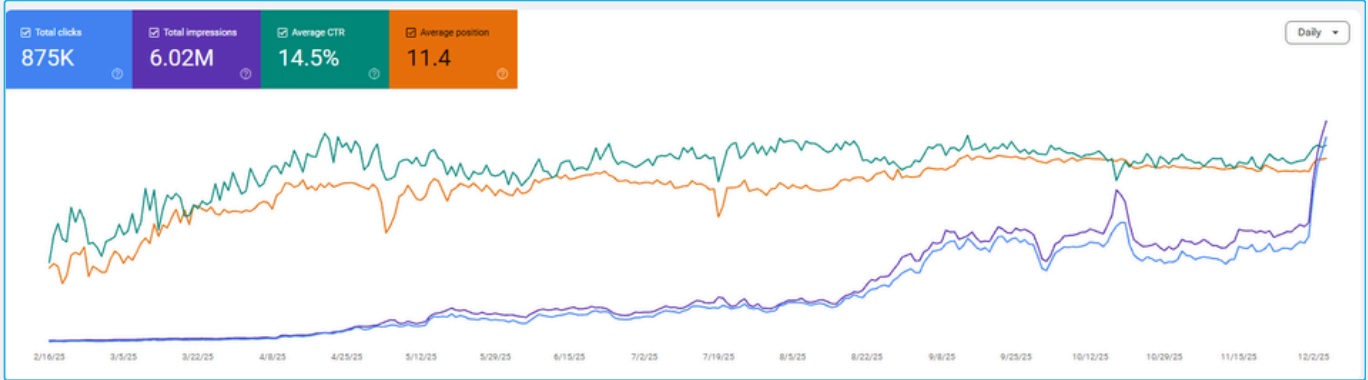

# Website Traffic Performance Report

Total Clicks  
**875,000**

Total Impressions  
**6,020,000**

Average Position  
**11.2** ↑ 14.5 CTR

| Top queries                  | Clicks | Impressions | CTR   | Position |
|------------------------------|--------|-------------|-------|----------|
| erotic massage near me       | 9,233  | 74,437      | 12.4% | 11.0     |
| erotic massage               | 6,167  | 101,028     | 6.1%  | 16.3     |
| nuru massage near me         | 3,756  | 24,341      | 15.4% | 13.0     |
| teen porn telegram           | 2,200  | 15,848      | 13.9% | 8.2      |
| sextape telegram             | 2,100  | 21,641      | 9.7%  | 9.4      |
| telegram nude                | 2,079  | 21,188      | 9.8%  | 8.4      |
| telegram sex                 | 1,914  | 22,467      | 8.5%  | 9.6      |
| happy ending massage near me | 1,791  | 8,727       | 20.5% | 12.3     |
| canlı sex                    | 1,544  | 8,851       | 17.4% | 12.2     |
| erotic massage istanbul      | 1,497  | 7,623       | 19.6% | 4.8      |

www erotikmaps.com

Keywords, Search Queries, Clicks Impression Position Project Global

Keywords & Search Queries are the words and phrases users type into search engines to find information, products, or services. Clicks, Impressions & Position show how many times your website was clicked, how often it appeared in search results, and its average ranking for those queries.

www.erotikmaps.com  
Top Pages & Click  
Project Global

Top Pages are the website pages that receive the highest visibility and traffic from search engines. Clicks indicate how many users actually visited those pages after seeing them in search results.