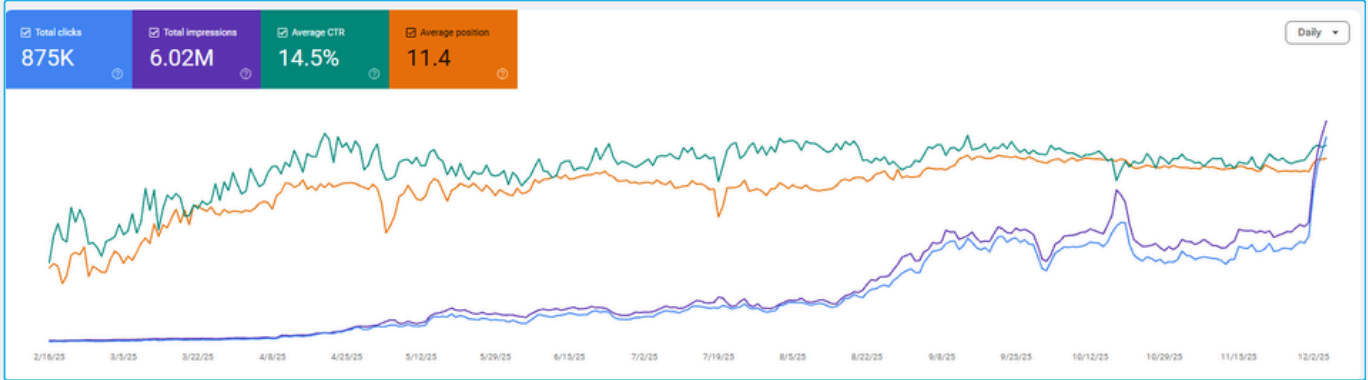

# Website Traffic Performance Report

Total Clicks  
**875,000**

Total Impressions  
**6,020,000**

Average Position  
**11.2** ↑ 14.5 CTR

| Country        | Clicks | Impressions | CTR   | Position |
|----------------|--------|-------------|-------|----------|
| France         | 86,313 | 638,691     | 13.5% | 9.2      |
| United States  | 71,786 | 586,038     | 12.2% | 14.7     |
| Turkey         | 56,585 | 272,024     | 20.8% | 8.2      |
| Italy          | 26,739 | 187,262     | 14.3% | 9.8      |
| Vietnam        | 23,630 | 118,829     | 19.9% | 9.2      |
| Germany        | 22,269 | 175,764     | 12.7% | 10.8     |
| United Kingdom | 21,592 | 216,353     | 10%   | 16.4     |
| India          | 19,914 | 129,395     | 15.4% | 13.3     |
| Singapore      | 18,206 | 118,418     | 15.4% | 8.2      |

www erotikmaps.com

Geographical Data Clicks  
Impression & Position

Project Global

Geographical Data shows how your website performs in different countries or regions based on search traffic. Clicks, Impressions & Position indicate how many times your site was clicked, how often it appeared in search results, and its average ranking in those results.

www.erotikmaps.com  
Top Pages & Click  
Project Global

Top Pages are the website pages that receive the highest visibility and traffic from search engines. Clicks indicate how many users actually visited those pages after seeing them in search results.