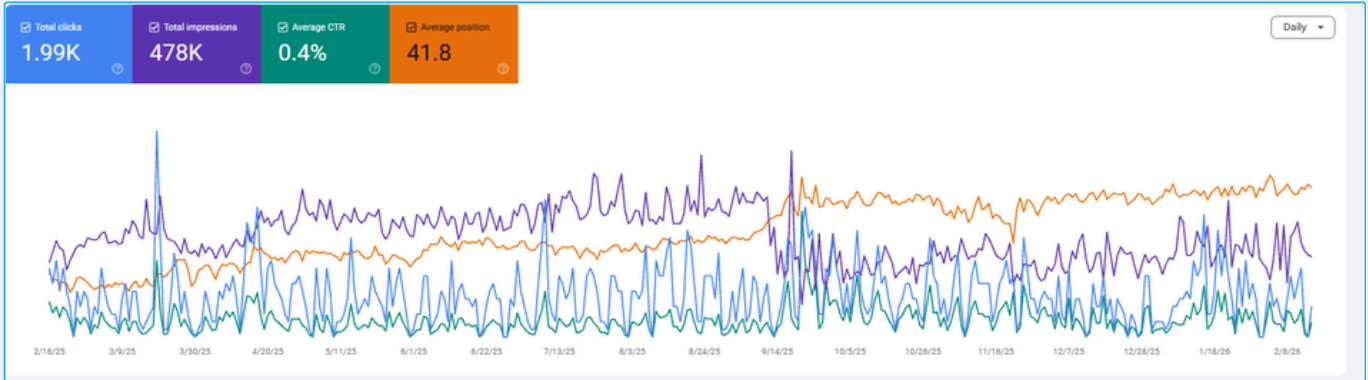

www.envicionstudio.com.my
Geographical Data Clicks
Impression & Position
Project Malaysia

Geographical Data shows how your website performs in different countries or regions based on search traffic. Clicks, Impressions & Position indicate how many times your site was clicked, how often it appeared in search results, and its average ranking in those results.

Website Traffic Performance Report

Total Clicks

1,990

Total Impressions

477,870

Average Position

41.8

↑ 0.4%
CTR

Top queries	↓ Clicks	Impressions	CTR	Position
envicion studio	519	1,759	29.5%	1.5
envicion studio sdn bhd	309	536	57.6%	1.0
envicion	110	535	20.6%	2.1
advertising agency malaysia	34	9,059	0.4%	14.6
envision studio	23	57	40.4%	1.2
marketing agency malaysia	15	10,968	0.1%	25.9
property marketing agency	15	3,441	0.4%	65.9
advertising agency	13	6,942	0.2%	15.6
marketing agency	9	7,506	0.1%	31.3
creative agency malaysia	8	4,763	0.2%	43.8

www.envicionstudio.com.my
 Keywords, Search Queries,
 Clicks Impression Position
 Project Malaysia

Keywords & Search Queries are the words and phrases users type into search engines to find information, products, or services. Clicks, Impressions & Position show how many times your website was clicked, how often it appeared in search results, and its average ranking for those queries.