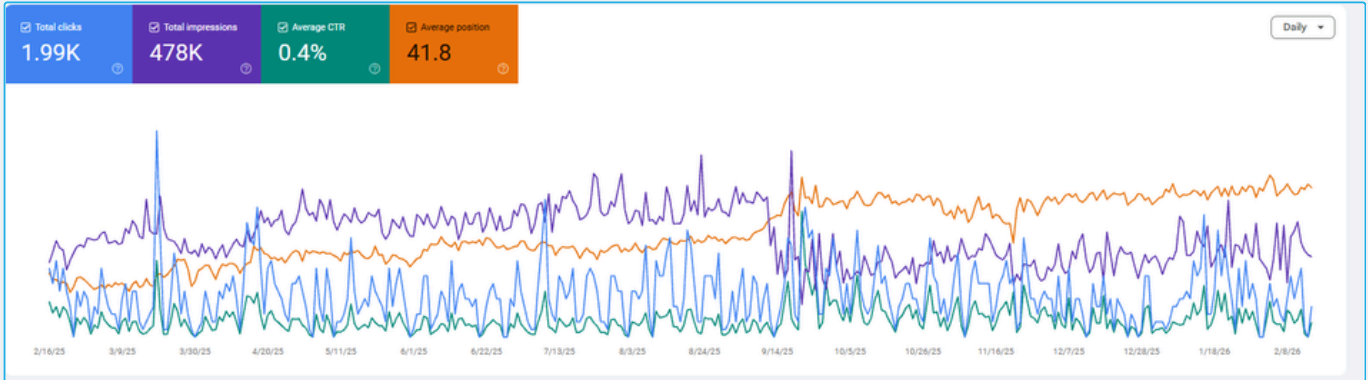

Website Traffic Performance Report

Total Clicks
1,990

Total Impressions
477,870

Average Position
41.8 ↑ 0.4% CTR

Country	↓ Clicks	Impressions	CTR	Position
Malaysia	1,788	251,717	0.7%	34.3
Singapore	40	3,947	1%	44.8
India	36	8,238	0.4%	48.6
Indonesia	21	3,085	0.7%	46.8
Ireland	9	843	1.1%	51.7
United States	8	78,968	0%	48.2
United Kingdom	8	11,042	0.1%	53.6
Australia	7	3,301	0.2%	58.1

www.envicionstudio.com.my
Geographical Data Clicks
Impression & Position
Project Malaysia

Geographical Data shows how your website performs in different countries or regions based on search traffic. Clicks, Impressions & Position indicate how many times your site was clicked, how often it appeared in search results, and its average ranking in those results.

Website Traffic Performance Report

Total Clicks

1,990

Total Impressions

477,870

Average Position

41.8

↑ 0.4%
CTR

www.envicionstudio.com.my Top Pages are the website pages that receive the highest visibility and traffic from search engines. Top Pages & Click Clicks indicate how many users actually visited those pages after seeing them in search results.