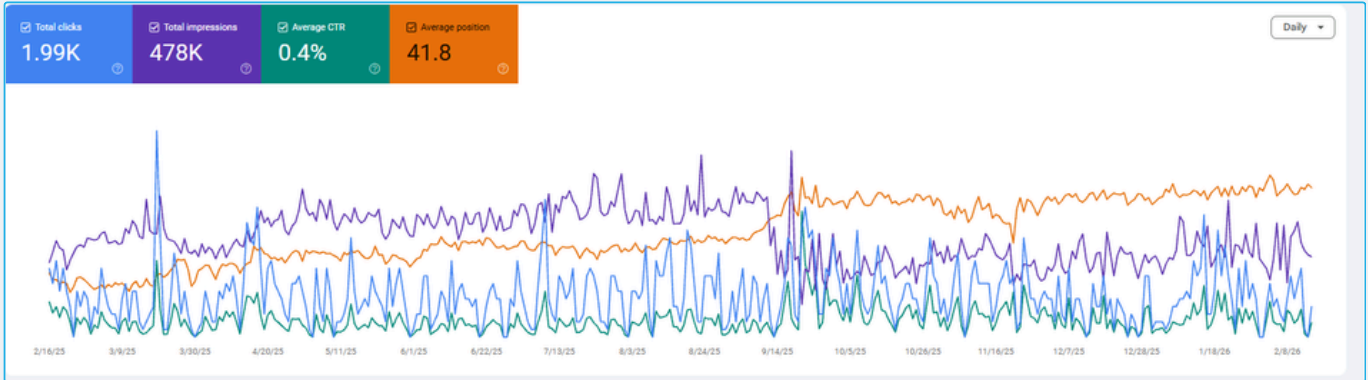

www.envicionstudio.com.my
 Keywords, Search Queries,
 Clicks Impression Position
 Project Malaysia

Keywords & Search Queries are the words and phrases users type into search engines to find information, products, or services. Clicks, Impressions & Position show how many times your website was clicked, how often it appeared in search results, and its average ranking for those queries.

Website Traffic Performance Report

Total Clicks
1,990

Total Impressions
477,870

Average Position
41.8

↑ 0.4%
CTR

Top pages	Clicks	Imp
https://www.envicionstudio.com.my/	1,379	
https://www.envicionstudio.com.my/property/	152	
https://www.envicionstudio.com.my/3d-rendering/	109	
https://www.envicionstudio.com.my/contact/	59	
https://www.envicionstudio.com.my/about/	56	
https://www.envicionstudio.com.my/3d-walkthroughs/	42	
https://www.envicionstudio.com.my/property-marketing-strategies/	34	
https://www.envicionstudio.com.my/complete-guide-real-estate-marketing/	21	
https://www.envicionstudio.com.my/company-profile/	18	
https://www.envicionstudio.com.my/top-5-digital-marketing-trends-in-malaysia-for-2024/	17	

www.envicionstudio.com.my Top Pages are the website pages that receive the highest visibility and traffic from search engines. Top Pages & Click Clicks indicate how many users actually visited those pages after seeing them in search results.